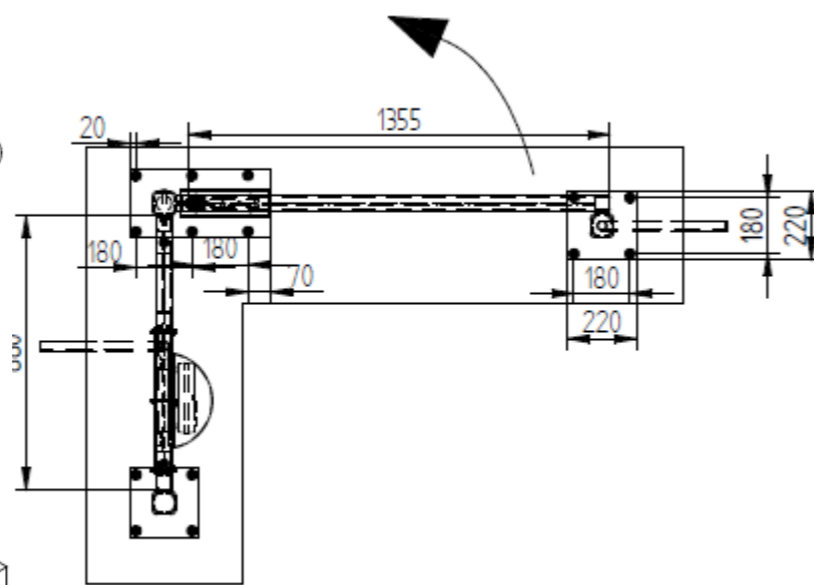

MRGE 4A-101  
MRGE Left Hand Swing with Infill  
Drawing 3298-01 Rev 1

Quantity

MRGE 4B-101  
MRGE Right Hand Swing with Infill  
Drawing 3298-02 Rev 1

Quantity

MRGE 4A-101S  
MRGE Left Hand Swing with Infill  
Drawing 3410-02 Rev 1

Quantity

MRGE 4B-101S  
MRGE Right Hand Swing with Infill  
Drawing 3410-01 Rev 1

Quantity

Default Dwg/ Print Size	Date	Drawn	Checked	Details of any Changes
A3	22 / 09 / 2020	CR		Initial Diagram -